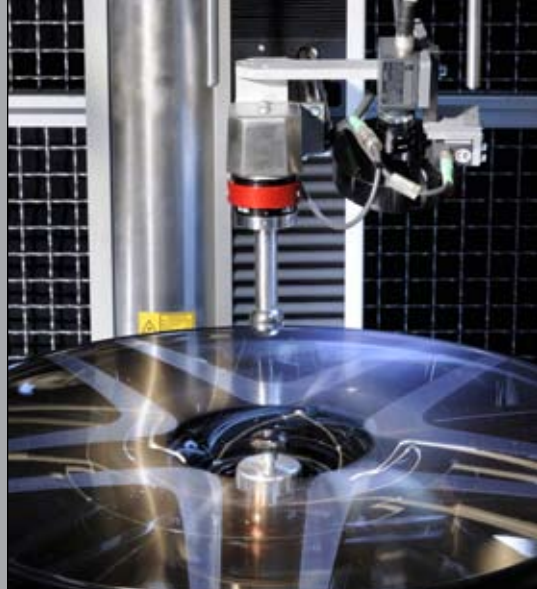

Vývoj disků

Mercedes-Benz využívá pro zajištění jakosti svých disků rozsáhlý vývojový a testovací program. Kritéria testování a kontrol zdaleka přesahují kritéria požadovaná zákony. Mercedes-Benz přizpůsobuje vývojovou a testovací fázi skutečnému profilu namáhání za reálných provozních podmínek – což zajišťuje, že disky z lehkých slitin se značkou hvězdy patří mezi nejbezpečnější, nejspolehlivější a nejodolnější výrobky, které jsou na dnešním automobilovém trhu k dispozici.